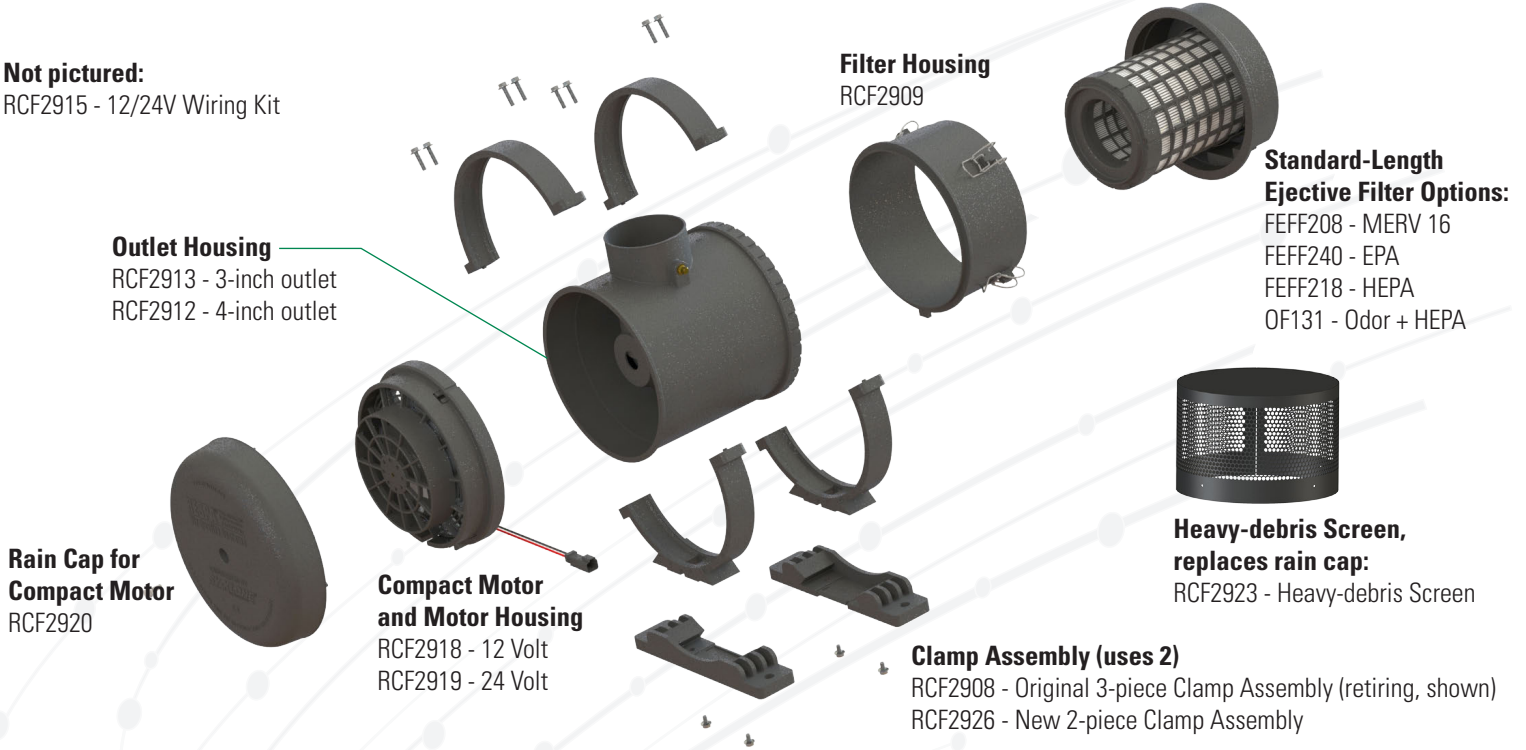

## Standard Length System with Compact Motor

**Not pictured:**  
RCF2915 - 12/24V Wiring Kit

## Extended Length System with Compact Motor

**Not pictured:**  
RCF2915 - 12/24V Wiring Kit